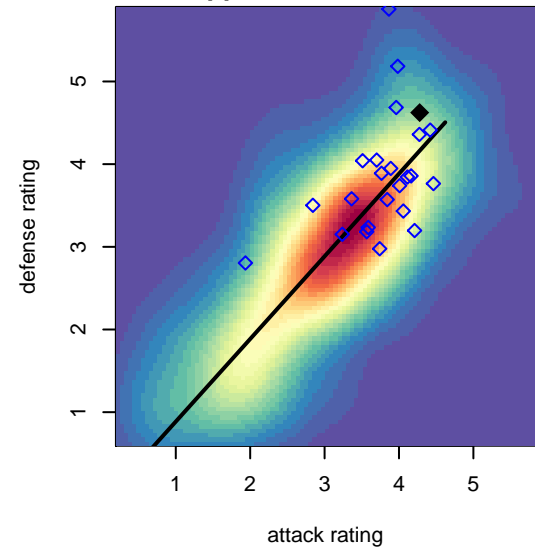

Legends FC Academy G01

, CAS
 G01 total strength=2084
 attack=72.12 defense=101.81
 fall league = SCDL FI1 U16

alt names used:

Venues played:
 2016 USYS National League U16
 2016 Surf Cup Super Black U16
 2016 FWRL CAS G01
 2016 SCDL FI1 U16

Legends FC Academy G01
 Dots are actual minus expected GF (blue circles) and GA (red triangles).
 Blue line is smoothed change in attack strength. Red is smoothed change in defense strength.

**attack and defense variance (black dot)
relative to other teams
and top 10 in region**

**attack and defense rating
relative to others at age
and all opponents in last 13 months**

**attack and defense rating
relative to others at age
and all opponents in last 13 months**

Performance relative to 13 month average

Performance relative to 13 month average

Distribution of opponents
 Red = Lose zone, Blue = Win zone, Green = Even
 Black line separates win/lose zones

lot. A=Neither has attack advantage, B=Opponent has both attack and defense advantage, C=Opponent has both attack and defense disadvantage, D=Both have