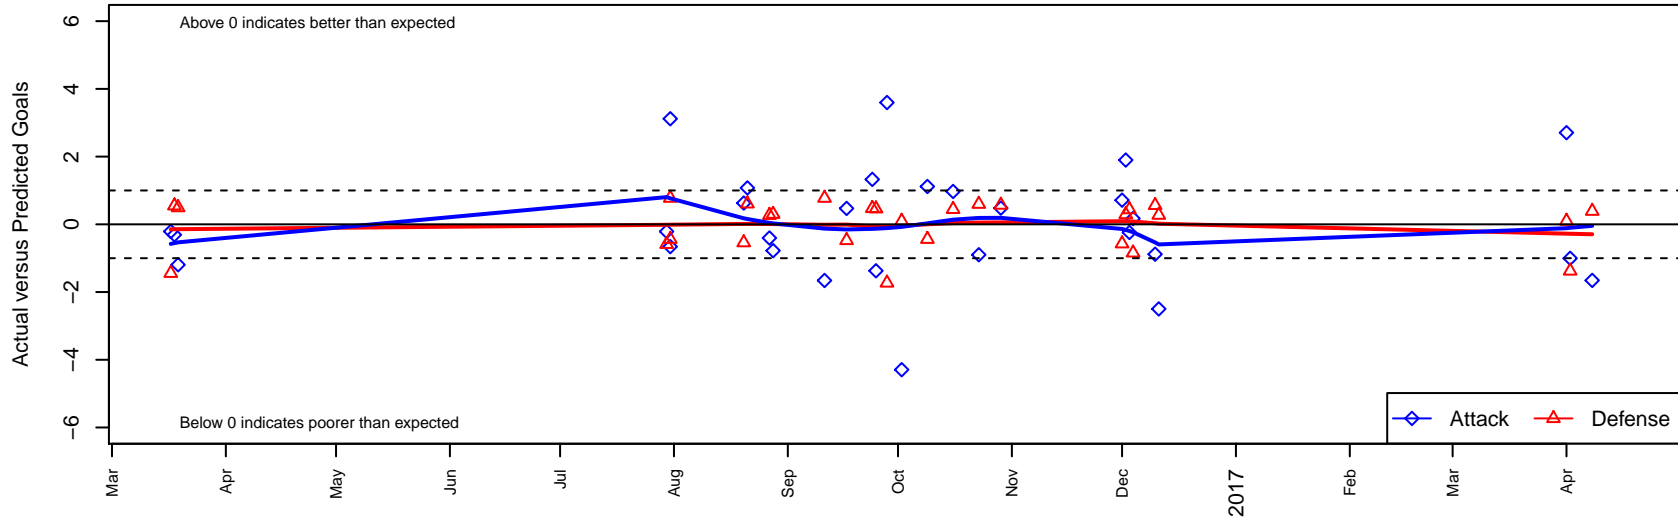

Legends FC Academy G01

, CAS
 G01 total strength=2084
 attack=72.12 defense=101.81
 fall league = SCDL FI1 U16

alt names used:

Venues played:
 2016 USYS National League U16
 2016 Surf Cup Super Black U16
 2016 FWRL CAS G01
 2016 SCDL FI1 U16

Legends FC Academy G01
 Dots are actual minus expected GF (blue circles) and GA (red triangles).
 Blue line is smoothed change in attack strength. Red is smoothed change in defense strength.

**attack and defense variance (black dot)
relative to other teams
and top 10 in region**

**attack and defense rating
relative to others at age
and all opponents in last 13 months**

**attack and defense rating
relative to others at age
and all opponents in last 13 months**

Performance relative to 13 month average

Performance relative to 13 month average

Distribution of opponents
 Red = Lose zone, Blue = Win zone, Green = Even
 Black line separates win/lose zones

lot. A=Neither has attack advantage, B=Opponent has both attack and defense advantage, C=Opponent has both attack and defense disadvantage, D=Both have