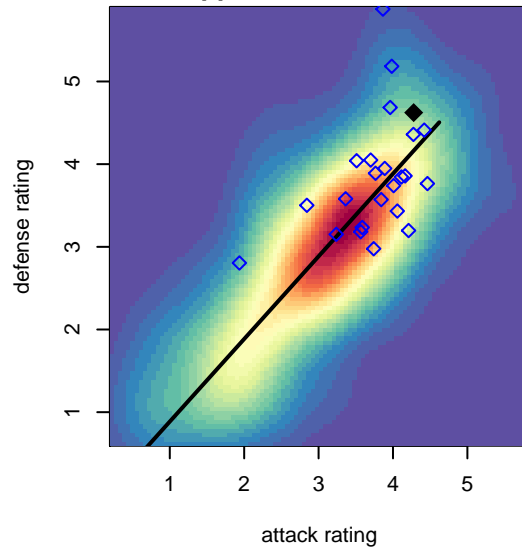

Legends FC Academy G01

, CAS
 G01 total strength=2084
 attack=72.12 defense=101.81
 fall league = SCDL FI1 U16

alt names used:

Venues played:
 2016 USYS National League U16
 2016 Surf Cup Super Black U16
 2016 FWRL CAS G01
 2016 SCDL FI1 U16

Legends FC Academy G01
 Dots are actual minus expected GF (blue circles) and GA (red triangles).
 Blue line is smoothed change in attack strength. Red is smoothed change in defense strength.

**attack and defense variance (black dot)
relative to other teams
and top 10 in region**

**attack and defense rating
relative to others at age
and all opponents in last 13 months**

**attack and defense rating
relative to others at age
and all opponents in last 13 months**

Performance relative to 13 month average

Performance relative to 13 month average

Distribution of opponents
 Red = Lose zone, Blue = Win zone, Green = Even
 Black line separates win/lose zones

lot. A=Neither has attack advantage, B=Opponent has both attack and defense advantage, C=Opponent has both attack and defense disadvantage, D=Both have