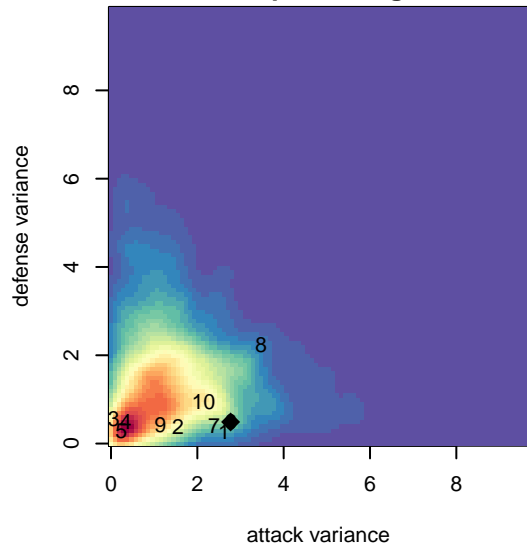

Legends FC Academy G01

, CAS
 G01 total strength=2084
 attack=72.12 defense=101.81
 fall league = SCDL FI1 U16

alt names used:

Venues played:
 2016 USYS National League U16
 2016 Surf Cup Super Black U16
 2016 FWRL CAS G01
 2016 SCDL FI1 U16

Legends FC Academy G01
 Dots are actual minus expected GF (blue circles) and GA (red triangles).
 Blue line is smoothed change in attack strength. Red is smoothed change in defense strength.

**attack and defense variance (black dot)
relative to other teams
and top 10 in region**

Performance relative to 13 month average

Distribution of opponents
 Red = Lose zone, Blue = Win zone, Green = Even
 Black line separates win/lose zones

lot. A=Neither has attack advantage, B=Opponent has both attack and defense advantage, C=Opponent has both attack and defense disadvantage, D=Both have